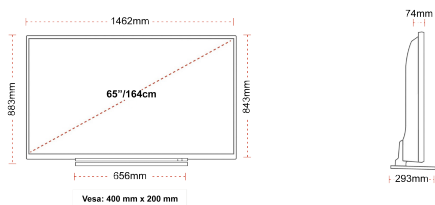

**CONNECTIONS**

**SIZE**

**DISPLAY**

Screen Size (inch / cm)	65" / 164cm
Panel Type	Direct Back Light (DLED)
Resolution	Ultra HD (3840 x 2160)
Brightness	350

**SOUND**

Dolby Audio™	Yes
Audio Output Power (RMS)	2x12W
Speaker Type	Down Firing
Internal Subwoofer	No
Sound Modes	Smart, Movie, Music, News
DTS	Yes
Equalizer	5 band
Onkyo	Yes

**MECHANICAL**

Boxed dimensions (mm)	1620 x 165 x 995
Dimensions with stand (mm)	1462 x 293 x 879
Dimensions without Stand (mm)	1462 x 74 x 843
Gross Weight (kg)	31
Net Weight (kg)	24
VESA (Wall mount) WxH	400mm x 200mm
Screw Size	M6