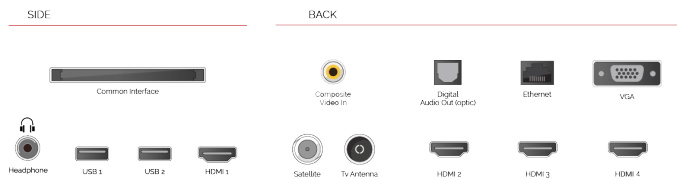

**CONNECTIONS**

**SIZE**

**DISPLAY**

Screen Size (inch / cm)	65" / 164cm
Panel Type	Direct Back Light (DLED)
Resolution	Ultra HD (3840 x 2160)
Brightness	350

**SOUND**

Dolby Audio™	Yes
Audio Output Power (RMS)	2x12W
Speaker Type	Down Firing
Internal Subwoofer	No
Sound Modes	Smart, Movie, Music, News
DTS	Yes
Equalizer	5 band
Onkyo	Yes