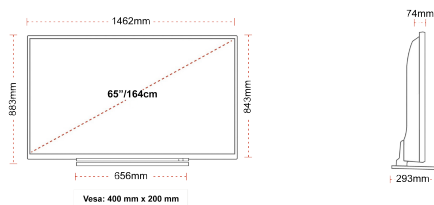

CONNECTIONS

SIZE

DISPLAY

Screen Size (inch / cm)	65" / 164cm
Panel Type	Direct Back Light (DLED)
Resolution	Ultra HD (3840 x 2160)
Brightness	350

SOUND

Dolby Audio™	Yes
Audio Output Power (RMS)	2x12W
Speaker Type	Down Firing
Internal Subwoofer	No
Sound Modes	Smart, Movie, Music, News
DTS	Yes
Equalizer	5 band
Onkyo	Yes

MECHANICAL

Boxed dimensions (mm)	1620 x 165 x 995
Dimensions with stand (mm)	1462 x 293 x 879
Dimensions without Stand (mm)	1462 x 74 x 843
Gross Weight (kg)	31
Net Weight (kg)	24
VESA (Wall mount) WxH	400mm x 200mm
Screw Size	M6