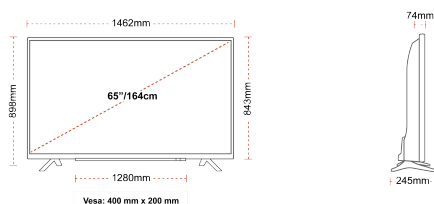

## SIZE

## DISPLAY

Screen Size (inch / cm)	65" / 164cm
Panel Type	DLED
Resolution	Ultra HD (3840 x 2160)
Brightness	350

## MECHANICAL

Boxed dimensions (mm)	1620 x 165 x 1010
Dimensions with stand (mm)	1462 x 245 x 898
Dimensions without Stand (mm)	1462 x 74 x 843
Gross Weight (kg)	28
Net Weight (kg)	21
VESA (Wall mount) WxH	400mm x 200mm
Screw Size	M6