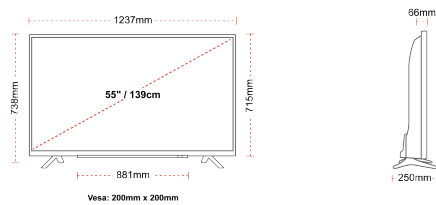

## SIZE

## DISPLAY

Screen Size (inch / cm)	55" / 139cm
Panel Type	Direct Back Light (DLED)
Resolution	Ultra HD (3840 x 2160)
Brightness	250

## MECHANICAL

Boxed dimensions (mm)	1369 x 154 x 860
Dimensions with stand (mm)	1237 x 250 x 738
Dimensions without Stand (mm)	1237 x 66 x 715
Gross Weight (kg)	20
Net Weight (kg)	16
VESA (Wall mount) WxH	200mm x 200mm
Screw Size	M6