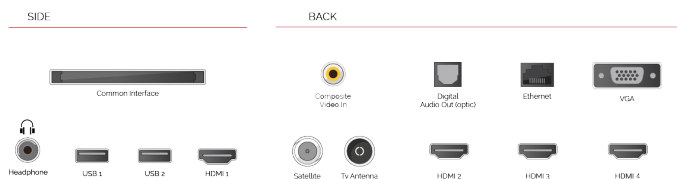

G
82kWh/1000

G
HDR
82kWh/1000

HIGHLIGHTS

- ⌕ Android TV
- ⌕ Google Assistant
- ⌕ Chromecast Built in
- ⌕ 4K UHD HDR
- ⌕ Dolby Vision HDR
- ⌕ Google Play Store

CONNECTIONS

SIZE

DISPLAY

Screen Size (inch / cm)	55" / 139cm
Panel Type	DLED
Resolution	Ultra HD (3840 x 2160)
Brightness	350