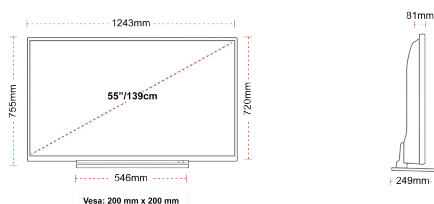

**DISPLAY**

|                         |                        |
|-------------------------|------------------------|
| Screen Size (inch / cm) | 55" / 139cm            |
| Panel Type              | DLED                   |
| Resolution              | Ultra HD (3840 x 2160) |
| Brightness              | 350                    |

**MECHANICAL**

|                               |                  |
|-------------------------------|------------------|
| Boxed dimensions (mm)         | 1369 x 154 x 860 |
| Dimensions with stand (mm)    | 1243 x 249 x 754 |
| Dimensions without Stand (mm) | 1243 x 81 x 719  |
| Gross Weight (kg)             | 21               |
| Net Weight (kg)               | 16               |
| VESA (Wall mount) WxH         | 200mm x 200mm    |
| Screw Size                    | M6               |