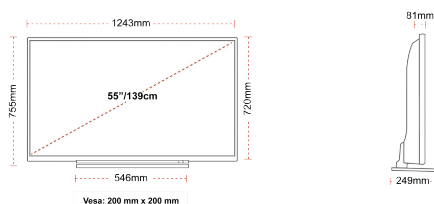

DISPLAY

Screen Size (inch / cm)	55" / 139cm
Panel Type	DLED
Resolution	Ultra HD (3840 x 2160)
Brightness	350

SOUND

Dolby Audio™	Yes
Audio Output Power (RMS)	2x10W
Speaker Type	Down Firing
Internal Subwoofer	No
Sound Modes	Music, Movie, Speech, Classic, Flat, User
DTS	Yes
Equalizer	Yes
Onkyo	Sound by Onkyo

MECHANICAL

Boxed dimensions (mm)	1369 x 154 x 860
Dimensions with stand (mm)	1243 x 249 x 754
Dimensions without Stand (mm)	1243 x 81 x 719
Gross Weight (kg)	21
Net Weight (kg)	16
VESA (Wall mount) WxH	200mm x 200mm
Screw Size	M6