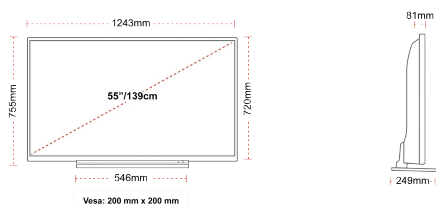

G
82kWh/1000

G
HDR
82kWh/1000

HIGHLIGHTS

- ⌕ Android TV
- ⌕ Google Assistant
- ⌕ Chromecast Built in
- ⌕ 4K UHD HDR
- ⌕ Dolby Vision HDR
- ⌕ Google Play Store

CONNECTIONS

SIZE

DISPLAY

Screen Size (inch / cm)	55" / 139cm
Panel Type	DLED
Resolution	Ultra HD (3840 x 2160)
Brightness	350

MECHANICAL

Boxed dimensions (mm)	1369 x 154 x 860
Dimensions with stand (mm)	1243 x 249 x 754
Dimensions without Stand (mm)	1243 x 81 x 719
Gross Weight (kg)	21
Net Weight (kg)	16
VESA (Wall mount) WxH	200mm x 200mm
Screw Size	M6