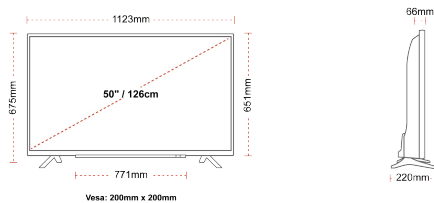

SIZE

DISPLAY

Screen Size (inch / cm)	50" / 126cm
Panel Type	Direct Back Light (DLED)
Resolution	Ultra HD (3840 x 2160)
Brightness	250

SOUND

Dolby Audio™	Yes
Audio Output Power (RMS)	2x10W
Speaker Type	Down Firing
Internal Subwoofer	Yes
Sound Modes	Smart, Movie, Music, News
DTS	Yes
Equalizer	5 band
Onkyo	Sound by Onkyo

MECHANICAL

Boxed dimensions (mm)	1215 x 154 x 780
Dimensions with stand (mm)	1123 x 220 x 675
Dimensions without Stand (mm)	1123 x 66 x 651
Gross Weight (kg)	16
Net Weight (kg)	12
VESA (Wall mount) WxH	200mm x 200mm
Screw Size	M6