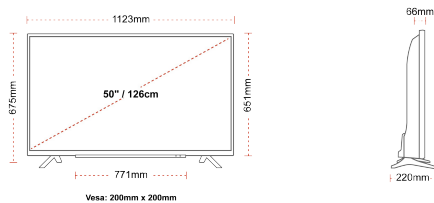

## SIZE

## DISPLAY

Screen Size (inch / cm)	50" / 126cm
Panel Type	Direct Back Light (DLED)
Resolution	Ultra HD (3840 x 2160)
Brightness	250

## MECHANICAL

Boxed dimensions (mm)	1215 x 154 x 780
Dimensions with stand (mm)	1123 x 220 x 675
Dimensions without Stand (mm)	1123 x 66 x 651
Gross Weight (kg)	16
Net Weight (kg)	12
VESA (Wall mount) WxH	200mm x 200mm
Screw Size	M6