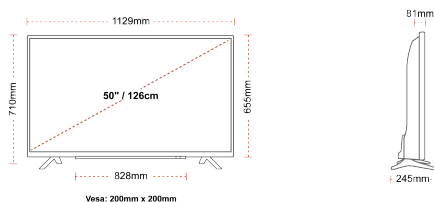

G
71kWh/1000

G
HDR
71kWh/1000

HIGHLIGHTS

- ⌕ Android TV
- ⌕ Google Assistant
- ⌕ Chromecast Built in
- ⌕ 4K UHD HDR
- ⌕ Dolby Vision HDR
- ⌕ Google Play Store

CONNECTIONS

SIZE

DISPLAY

| | |
|-------------------------|------------------------|
| Screen Size (inch / cm) | 50" / 126cm |
| Panel Type | DLED |
| Resolution | Ultra HD (3840 x 2160) |
| Brightness | 350 |

MECHANICAL

| | |
|-------------------------------|------------------|
| Boxed dimensions (mm) | 1215 x 154 x 780 |
| Dimensions with stand (mm) | 1129 x 245 x 710 |
| Dimensions without Stand (mm) | 1129 x 81 x 655 |
| Gross Weight (kg) | 15 |
| Net Weight (kg) | 11 |
| VESA (Wall mount) WxH | 200mm x 200mm |
| Screw Size | M6 |