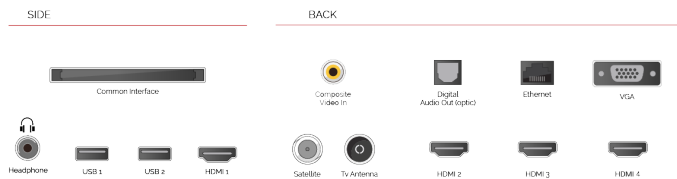

G
71kWh/1000

G
HDR
71kWh/1000

HIGHLIGHTS

- ⌕ Android TV
- ⌕ Google Assistant
- ⌕ Chromecast Built in
- ⌕ 4K UHD HDR
- ⌕ Dolby Vision HDR
- ⌕ Google Play Store

CONNECTIONS

SIZE

DISPLAY

Screen Size (inch / cm)	50" / 126cm
Panel Type	DLED
Resolution	Ultra HD (3840 x 2160)
Brightness	350