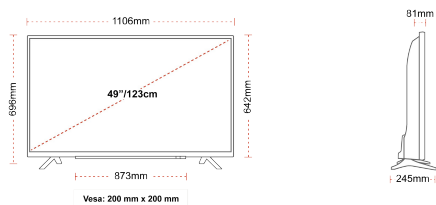

CONNECTIONS

SIZE

DISPLAY

Screen Size (inch / cm)	49" / 123cm
Panel Type	Direct Back Light (DLED)
Resolution	Ultra HD (3840 x 2160)
Brightness	350

SOUND

Dolby Audio™	Yes
Audio Output Power (RMS)	2x10W
Speaker Type	Down Firing
Internal Subwoofer	No
Sound Modes	Smart, Movie, Music, News
DTS	Yes
Equalizer	5 band
Onkyo	No

MECHANICAL

Boxed dimensions (mm)	1195 x 154 x 765
Dimensions with stand (mm)	1106 x 245 x 696
Dimensions without Stand (mm)	1106 x 81 x 641
Gross Weight (kg)	15
Net Weight (kg)	10
VESA (Wall mount) WxH	200mm x 200mm
Screw Size	M