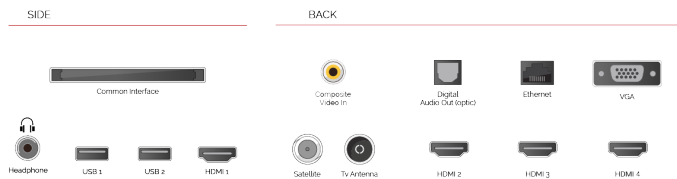

CONNECTIONS

SIZE

DISPLAY

Screen Size (inch / cm)	49" / 123cm
Panel Type	Direct Back Light (DLED)
Resolution	Ultra HD (3840 x 2160)
Brightness	350

SOUND

Dolby Audio™	Yes
Audio Output Power (RMS)	2x10W
Speaker Type	Down Firing
Internal Subwoofer	No
Sound Modes	Smart, Movie, Music, News
DTS	Yes
Equalizer	5 band
Onkyo	No