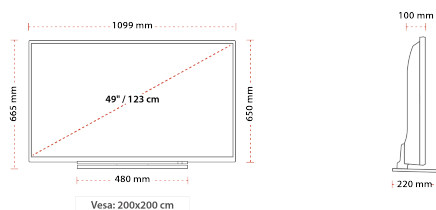

CONNECTIONS

SIZE

DISPLAY

Screen Size (inch / cm)	49" / 124cm
Panel Type	D-LED
Resolution	UHD (3840 x 2160)

SOUND

Dolby Audio™	Dolby Digital Plus (DD+)
Audio Output Power (RMS)	2x10W
Speaker Type	Speaker Box
Internal Subwoofer	Yes
Sound Modes	Music, Movie, Speech, Classic, Flat, User
DTS	DTS™ HD + DTS™ TruSurround
Equalizer	5 Band

ACCESSORIES

Remote Control	Yes
Remote Control Battery	Yes
Quick Start Guide	Yes
Small Remote Control	No

VIDEO

Wide Color Gamut	No
HDR	No
Picture Modes	Dynamic, Game, Sports, Cinema, Natural, User

TUNER / BROADCASTING

HEVC (H.265) Decoder	Yes
Tuner Type	HD DVB-T2/C/S2
UHD from Satellite	Yes
Dual Tuner	No
Electronic Program Guide (EPG)	Yes
Auto Search	Yes
Program Storage Capacity (Analog)	200
Program Storage Capacity (Digital S/S2)	10000
Program Storage Capacity (Digital T/T2/C)	800

CONNECTIONS

CI+	Yes
HDMI™	4x HDMI™ 2.0
USB	1x USB3.0 + 2x USB2.0
Component (YPbPr) in	Yes
Composite Video/Audio in	via Back YPbPr
Scart	1
Ethernet	Yes
Headphone Out	Yes
Antenna Input	Yes
VGA (PC in - D-Sub15)	Yes

SMART TV FEATURES

HBBTV ver 2.0.2	Yes
Audio-Video Sharing (AVS)	Yes
Smart Portal	Toshiba
Toshiba TV Smart Center	No
Web Browser	Yes
Netflix	Yes
YouTube™	Yes
Bluetooth	Yes
Screen Mirroring	Miracast

MECHANICAL

Boxed dimensions (mm)	1215 x 165 x 775
Dimensions with stand (mm)	220 x 1099 x 665
Dimensions without Stand (mm)	100 x 1099 x 650
Gross Weight (kg)	17,2kg
Net Weight (kg)	14,3kg
VESA (Wall mount) WxH	200 x 200

POWER / ENERGY

SDR Energy efficiency class	A+
Stand-By Energy Consumption (Average)	0,5W
SDR on mode energy consumption (kWh / 1000h)	69W
Working Voltage - Frequency	220-240VAC 50Hz
Luminance %	72%