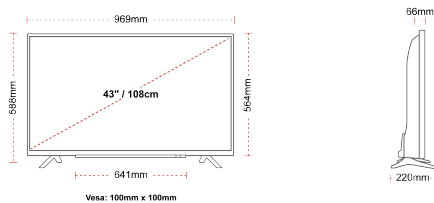

SIZE

DISPLAY

Screen Size (inch / cm)	43" / 108cm
Panel Type	Direct Back Light (DLED)
Resolution	Ultra HD (3840 x 2160)
Brightness	250

SOUND

Dolby Audio™	Yes
Audio Output Power (RMS)	2x10W
Speaker Type	Down Firing
Internal Subwoofer	Yes
Sound Modes	Smart, Movie, Music, News
DTS	Yes
Equalizer	5 band
Onkyo	Sound by Onkyo

MECHANICAL

Boxed dimensions (mm)	1085 x 154 x 710
Dimensions with stand (mm)	969 x 220 x 588
Dimensions without Stand (mm)	969 x 66 x 564
Gross Weight (kg)	11
Net Weight (kg)	8
VESA (Wall mount) WxH	100mm x 100mm
Screw Size	M4