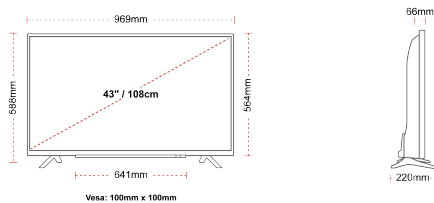

SIZE

DISPLAY

Screen Size (inch / cm)	43" / 108cm
Panel Type	Direct Back Light (DLED)
Resolution	Ultra HD (3840 x 2160)
Brightness	250

SOUND

Dolby Audio™	Yes
Audio Output Power (RMS)	2x10W
Speaker Type	Down Firing
Internal Subwoofer	Yes
Sound Modes	Smart, Movie, Music, News
DTS	Yes
Equalizer	5 band
Onkyo	Sound by Onkyo

ACCESSORIES

Remote Control	Yes
Remote Control Battery	(AAA) x 2 Alkaline
Quick Start Guide	Yes
Small Remote Control	Yes

FEATURES

HDMI™ ARC	Through HDMI2
USB Recording (PVR Ready)	No
Channel List USB Cloning	No
Teletext	Yes
HDMI™ CEC	Yes
Basic Hotel Mode	No
Media Player	Yes
MHL via HDMI™ (Mobile HD Link)	No
Child Lock	No
NTSC Playback	No

VIDEO

Wide Color Gamut	Yes
HDR	Yes
Picture Modes	User, Standard, Vivid, Sport, Movie, Game
Dolby Vision HDR	Yes
TRU Flow	No
TRU Resolution	Yes
TRU Micro Dimming	Yes

TUNER / BROADCASTING

HEVC (H.265) Decoder	Yes
Tuner Type	HD DVB-T2/C/S2
UHD from Satellite	Yes
Dual Tuner	No
Electronic Program Guide (EPG)	Yes
Auto Search	Yes
Program Storage Capacity (Analog)	200
Program Storage Capacity (Digital S/S2)	10000
Program Storage Capacity (Digital T/T2/C)	1000+1000

CONNECTIONS

CI+	Yes
HDMI™	3 HDMI
USB	2 USB
Component (YPbPr) in	No
Composite Video/Audio in	No
Scart	No
Ethernet	Yes
Headphone Out	Yes
Antenna Input	Yes
VGA (PC in - D-Sub15)	No

SMART TV FEATURES

HBBTV ver 2.0.2	Yes
Audio-Video Sharing (AVS)	No
Smart Portal	Android TV
Toshiba TV Smart Center	No
Web Browser	No
Netflix	Yes
YouTube™	Yes
Bluetooth	Yes
Screen Mirroring	Chromecast
Prime Video	Yes
Google Assistant	Google Assistant
Amazon Alexa	No

MECHANICAL

Boxed dimensions (mm)	1085 x 154 x 710
Dimensions with stand (mm)	969 x 220 x 588
Dimensions without Stand (mm)	969 x 66 x 564
Gross Weight (kg)	11
Net Weight (kg)	8
VESA (Wall mount) WxH	100mm x 100mm
Screw Size	M4

POWER / ENERGY

Stand-By Energy Consumption (Average)	<0.5W
Working Voltage - Frequency	220-240V AC
12V TV (Mobile TV)	No