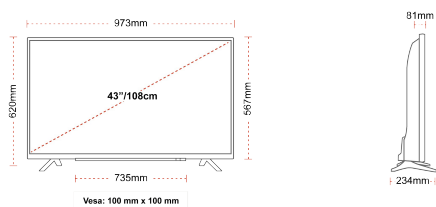

DISPLAY

Screen Size (inch / cm)	43" / 108cm
Panel Type	Direct Back Light (DLED)
Resolution	FHD (1920 x 1080)
Brightness	300

SOUND

Dolby Audio™	Yes
Audio Output Power (RMS)	2x8W
Speaker Type	Down Firing
Internal Subwoofer	No
Sound Modes	Music, Movie, Speech, Classic, Flat, User
DTS	No
Equalizer	5 band
Onkyo	No

ACCESSORIES

Remote Control	Yes
Remote Control Battery	Yes
Quick Start Guide	Yes
Small Remote Control	No

VIDEO

Wide Color Gamut	No
HDR	Yes
Picture Modes	Dynamic, Game, Sports, Cinema, Natural, User
Dolby Vision HDR	No
TRU Flow	No
TRU Resolution	No
TRU Micro Dimming	No

TUNER / BROADCASTING

HEVC (H.265) Decoder	Yes
Tuner Type	HD DVB-T2/C/S2
UHD from Satellite	No
Dual Tuner	No
Electronic Program Guide (EPG)	Yes
Auto Search	Yes
Program Storage Capacity (Analog)	200
Program Storage Capacity (Digital S/S2)	10000
Program Storage Capacity (Digital T/T2/C)	1000+1000

CONNECTIONS

CI+	Yes
HDMI™	3 HDMI
USB	2 USB
Component (YPbPr) in	via VGA
Composite Video/Audio in	Yes
Scart	No
Ethernet	Yes
Headphone Out	Yes
Antenna Input	Yes
VGA (PC in - D-Sub15)	Yes

SMART TV FEATURES

HBBTV ver 2.0.2	Yes
Smart Portal	Android TV
Toshiba TV Smart Center	No
Web Browser	No
Netflix	Yes
YouTube™	Yes
Freeview Play	Internal
Bluetooth	Yes
Screen Mirroring	Chromecast
Prime Video	Yes
Google Assistant	Google Assistant
Amazon Alexa	No

MECHANICAL

Boxed dimensions (mm)	1085 x 154 x 710
Dimensions with stand (mm)	973 x 234 x 620
Dimensions without Stand (mm)	973 x 81 x 567
Gross Weight (kg)	11
Net Weight (kg)	8
VESA (Wall mount) WxH	100mm x 100mm
Screw Size	M4

POWER / ENERGY

Stand-By Energy Consumption (Average)	<0.5W
Working Voltage - Frequency	220-240V AC
12V TV (Mobile TV)	No