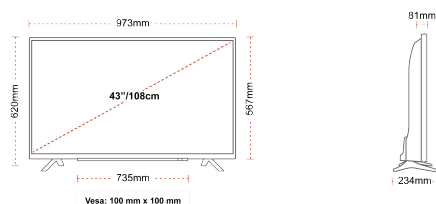

## SIZE

## DISPLAY

Screen Size (inch / cm)	43" / 108cm
Panel Type	Direct Back Light (DLED)
Resolution	FHD (1920 x 1080)
Brightness	300

## MECHANICAL

Boxed dimensions (mm)	1085 x 154 x 710
Dimensions with stand (mm)	973 x 234 x 620
Dimensions without Stand (mm)	973 x 81 x 567
Gross Weight (kg)	12
Net Weight (kg)	7,5
VESA (Wall mount) WxH	100mm x 100mm
Screw Size	M4