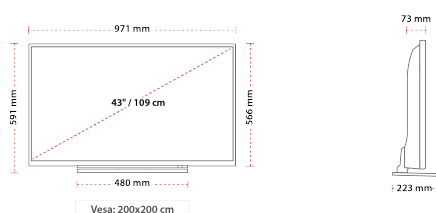

HIGHLIGHTS

- ⌵ Ultra HD (4K)
- ⌵ 3x HDMI™, 2x USB
- ⌵ Dolby Vision™ HDR
- ⌵ Sound by Onkyo
- ⌵ HDR10 (High Dynamic Range)
- ⌵ HLG (Hybrid Log Gamma)

CONNECTIONS

SIZE

DISPLAY

Screen Size (inch / cm)	43" / 109cm
Panel Type	D-LED
Resolution	UHD (3840 x 2160)
Brightness	350