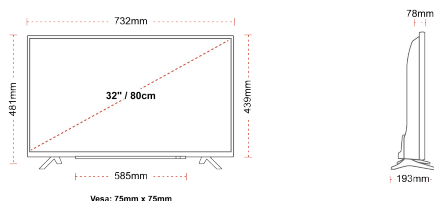

CONNECTIONS

SIZE

DISPLAY

Screen Size (inch / cm)	32" / 80cm
Panel Type	Direct Back Light (DLED)
Resolution	HD Ready (1366 x 768)
Brightness	250

SOUND

Dolby Audio™	No
Audio Output Power (RMS)	2x6W
Speaker Type	Down Firing
Internal Subwoofer	No
Sound Modes	Music, Movie, Speech, Classic, Flat, User
DTS	Yes
Equalizer	5 band
Onkyo	No

ACCESSORIES

Remote Control	Yes
Remote Control Battery	Yes
Quick Start Guide	Yes
Small Remote Control	No

VIDEO

Wide Color Gamut	No
HDR	No
Picture Modes	Dynamic, Game, Sports, Cinema, Natural, User
Dolby Vision HDR	No
TRU Flow	No
TRU Resolution	No
TRU Micro Dimming	No

TUNER / BROADCASTING

HEVC (H.265) Decoder	Yes
Tuner Type	HD DVB-T2/C/S2
UHD from Satellite	No
Dual Tuner	No
Electronic Program Guide (EPG)	Yes
Auto Search	Yes
Program Storage Capacity (Analog)	200
Program Storage Capacity (Digital S/S2)	7000
Program Storage Capacity (Digital T/T2/C)	800

CONNECTIONS

CI+	Yes
HDMI™	3 HDMI
USB	2 USB
Component (YPbPr) in	via VGA
Composite Video/Audio in	Yes
Scart	Yes
Ethernet	No
Headphone Out	No
Antenna Input	Yes
VGA (PC in - D-Sub15)	Yes

SMART TV FEATURES

HBBTV ver 2.0.2	No
Audio-Video Sharing (AVS)	No
Smart Portal	No
Toshiba TV Smart Center	No
Web Browser	No
Netflix	No
YouTube™	No
Bluetooth	No
Screen Mirroring	No
Prime Video	No
Google Assistant	No
Amazon Alexa	No

MECHANICAL

Boxed dimensions (mm)	795 X 128 X 530
Dimensions with stand (mm)	732 x 193 x 481
Dimensions without Stand (mm)	732 x 78 x 439
Gross Weight (kg)	7
Net Weight (kg)	4,7
VESA (Wall mount) WxH	75mm x 75mm
Screw Size	M4

POWER / ENERGY

Stand-By Energy Consumption (Average)	<0.5W
Working Voltage - Frequency	220-240V AC
12V TV (Mobile TV)	No