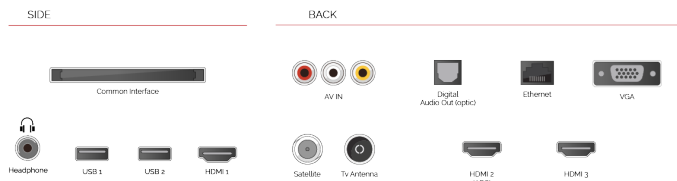

HIGHLIGHTS

- ⊗ Android TV
- ⊗ Google Assistant
- ⊗ Chromecast Built in
- ⊗ Google Play Store
- ⊗ 3x HDMI, 2x USB
- ⊗ Internal WLAN & Bluetooth

CONNECTIONS

SIZE

DISPLAY

Screen Size (inch / cm)	32" / 80cm
Panel Type	Direct Back Light (DLED)
Resolution	FHD (1920 x 1080)
Brightness	250