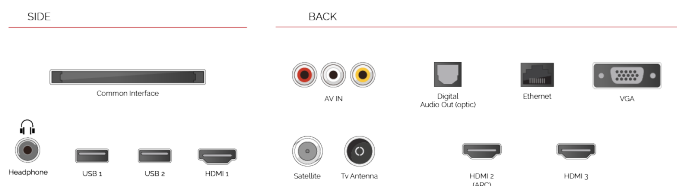

Experience the kind of audio that you would normally expect to hear in a movie theatre. Enjoy authentic-sounding dialogue and hear more of the on-screen action thanks to Dolby Audio™.

Discover the Netflix® button on your remote control to jump from one adventure to another.

F
32kWh/1000

F
HDR
32kWh/1000

HIGHLIGHTS

- ⊗ Android TV
- ⊗ Google Assistant
- ⊗ Chromecast Built in
- ⊗ Google Play Store
- ⊗ 3x HDMI, 2x USB
- ⊗ Internal WLAN & Bluetooth

CONNECTIONS

SIZE

DISPLAY

Screen Size (inch / cm)	32" / 80cm
Panel Type	DLED
Resolution	HD Ready (1366 x 768)
Brightness	250

VIDEO

Wide Color Gamut	No
HDR	Yes
Picture Modes	Dynamic, Game, Sports, Cinema, Natural, User
Dolby Vision HDR	No
TRU Flow	No
TRU Resolution	No
TRU Micro Dimming	No

TUNER / BROADCASTING

HEVC (H.265) Decoder	Yes
Tuner Type	HD DVB-T2/C/S2
UHD from Satellite	No
Dual Tuner	No
Electronic Program Guide (EPG)	Yes
Auto Search	Yes
Program Storage Capacity (Analog)	200
Program Storage Capacity (Digital S/S2)	10000
Program Storage Capacity (Digital T/T2/C)	1000