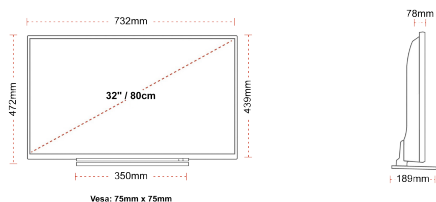

F
32kWh/1000

F
HDR
32kWh/1000

HIGHLIGHTS

- ⊗ Android TV
- ⊗ Google Assistant
- ⊗ Chromecast Built in
- ⊗ Google Play Store
- ⊗ 3x HDMI, 2x USB
- ⊗ Internal WLAN & Bluetooth

CONNECTIONS

SIZE

DISPLAY

Screen Size (inch / cm)	32" / 80cm
Panel Type	DLED
Resolution	HD Ready (1366 x 768)
Brightness	250

MECHANICAL

Boxed dimensions (mm)	795 x 128 x 530
Dimensions with stand (mm)	732 x 189 x 472
Dimensions without Stand (mm)	732 x 78 x 439
Gross Weight (kg)	7,0
Net Weight (kg)	5,0
VESA (Wall mount) WxH	75mm x 75mm
Screw Size	M4