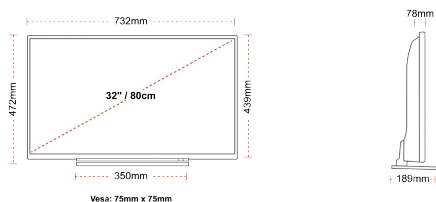

## SIZE

## DISPLAY

Screen Size (inch / cm)	32" / 80cm
Panel Type	DLED
Resolution	FHD (1920 x 1080)
Brightness	250

## MECHANICAL

Boxed dimensions (mm)	795 x 128 x 530
Dimensions with stand (mm)	732 x 189 x 472
Dimensions without Stand (mm)	732 x 78 x 439
Gross Weight (kg)	7
Net Weight (kg)	5
VESA (Wall mount) WxH	75mm x 75mm
Screw Size	M4