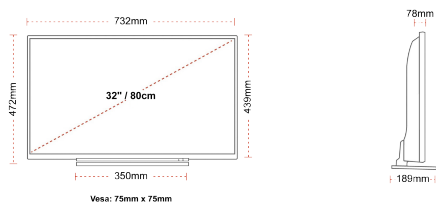

HIGHLIGHTS

- ⊗ Android TV
- ⊗ Google Assistant
- ⊗ Chromecast Built in
- ⊗ Google Play Store
- ⊗ 3x HDMI, 2x USB
- ⊗ Internal WLAN & Bluetooth

CONNECTIONS

SIZE

DISPLAY

Screen Size (inch / cm)	32" / 80cm
Panel Type	DLED
Resolution	FHD (1920 x 1080)
Brightness	250

MECHANICAL

Boxed dimensions (mm)	795 x 128 x 530
Dimensions with stand (mm)	732 x 189 x 472
Dimensions without Stand (mm)	732 x 78 x 439
Gross Weight (kg)	7
Net Weight (kg)	5
VESA (Wall mount) WxH	75mm x 75mm
Screw Size	M4