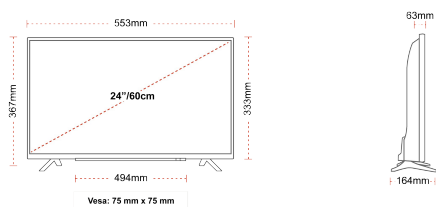

## SIZE

## DISPLAY

Screen Size (inch / cm)	24" / 60cm
Panel Type	Edge LED (ELED)
Resolution	HD Ready (1366 x 768)
Brightness	220

## MECHANICAL

Boxed dimensions (mm)	625 x 110 x 460
Dimensions with stand (mm)	553 x 164 x 367
Dimensions without Stand (mm)	553 x 63 x 333
Gross Weight (kg)	6
Net Weight (kg)	3
VESA (Wall mount) WxH	75mm x 75mm
Screw Size	M4