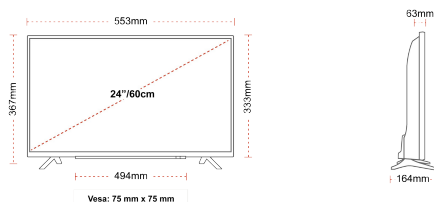

**HIGHLIGHTS**

- ⊗ Android TV
- ⊗ Google Assistant
- ⊗ Chromecast Built in
- ⊗ Google Play Store
- ⊗ 3x HDMI, 2x USB
- ⊗ Internal WLAN & Bluetooth

**CONNECTIONS**

**SIZE**

**DISPLAY**

Screen Size (inch / cm)	24" / 60cm
Panel Type	Edge LED (ELED)
Resolution	HD Ready (1366 x 768)
Brightness	220

**MECHANICAL**

Boxed dimensions (mm)	625 x 110 x 460
Dimensions with stand (mm)	553 x 164 x 367
Dimensions without Stand (mm)	553 x 63 x 333
Gross Weight (kg)	6
Net Weight (kg)	3
VESA (Wall mount) WxH	75mm x 75mm
Screw Size	M4