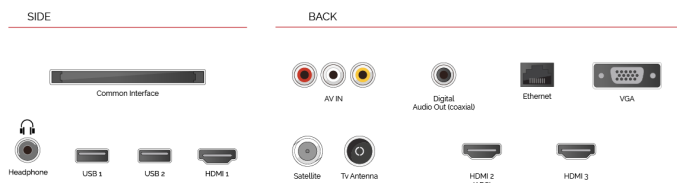

HIGHLIGHTS

- ⌵ Android TV
- ⌵ Google Assistant
- ⌵ Chromecast Built in
- ⌵ Google Play Store
- ⌵ 3x HDMI, 2x USB
- ⌵ Internal WLAN & Bluetooth

CONNECTIONS

SIZE

DISPLAY

| | |
|-------------------------|-----------------------|
| Screen Size (inch / cm) | 24" / 60cm |
| Panel Type | Edge LED (ELED) |
| Resolution | HD Ready (1366 x 768) |
| Brightness | 220 |