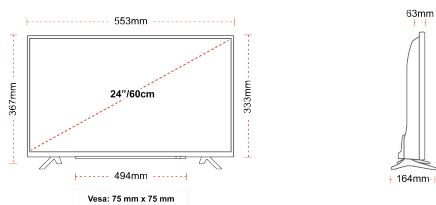

HIGHLIGHTS

- ⌵ Android TV
- ⌵ Google Assistant
- ⌵ Chromecast Built in
- ⌵ Google Play Store
- ⌵ 3x HDMI, 2x USB
- ⌵ Internal WLAN & Bluetooth

CONNECTIONS

SIZE

DISPLAY

| | |
|-------------------------|-----------------------|
| Screen Size (inch / cm) | 24" / 60cm |
| Panel Type | Edge LED (ELED) |
| Resolution | HD Ready (1366 x 768) |
| Brightness | 220 |

MECHANICAL

| | |
|-------------------------------|-----------------|
| Boxed dimensions (mm) | 625 x 110 x 460 |
| Dimensions with stand (mm) | 553 x 164 x 367 |
| Dimensions without Stand (mm) | 553 x 63 x 333 |
| Gross Weight (kg) | 6 |
| Net Weight (kg) | 3 |
| VESA (Wall mount) WxH | 75mm x 75mm |
| Screw Size | M4 |