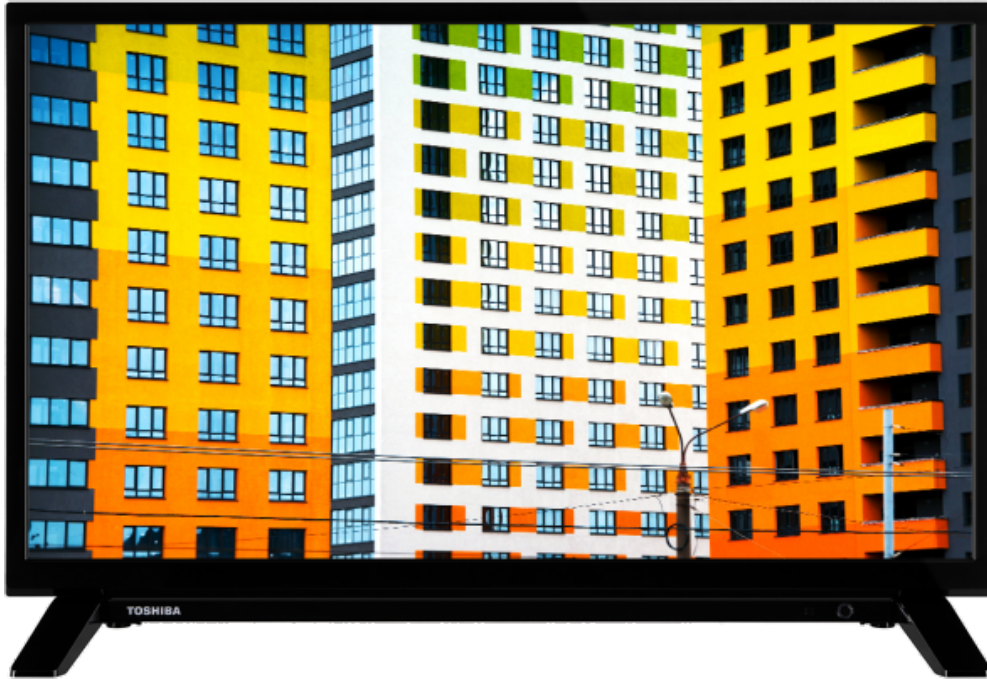

TOSHIBA

W/L21 Series

24W2163DG/2

EAN: 4024862130305

 Dolby Audio

 SECURE
SMART TV

NETFLIX

prime video

 YouTube

 SCREEN SHARE

 SMART TV

A whole new world of entertainment awaits you on your Toshiba big screen TV and it's all just one click away. Choose from Toshiba's huge range of music, video, TV and social media apps. With Netflix®, Prime Video or YouTube™, you will find plenty of content.

 720p HD READY

To watch TV in HD picture quality is to see and believe in the on-screen action. Catch additional detail in every scene for a more authentic viewer experience.

E

26kWh/1000

HIGHLIGHTS

- ⌕ HD Ready
- ⌕ 2 HDMI - 1 USB
- ⌕ Smart TV
- ⌕ Internal WLAN
- ⌕ Alexa
- ⌕ Works With Google

SIZE

DISPLAY

Screen Size (inch / cm)	24" / 60cm
Panel Type	Edge LED (ELED)
Resolution	HD Ready (1366 x 768)
Brightness	220

SOUND

Dolby Audio™	Yes
Audio Output Power (RMS)	2x2.5W
Speaker Type	Down Firing
Internal Subwoofer	No
DTS	No
Equalizer	5 band
Onkyo	No