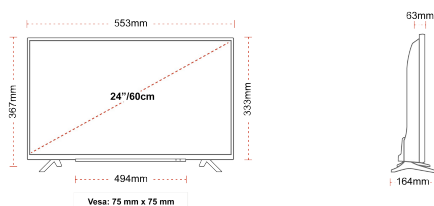

## SIZE

## DISPLAY

Screen Size (inch / cm)	24" / 60cm
Panel Type	Edge LED (ELED)
Resolution	HD Ready (1366 x 768)
Brightness	220

## MECHANICAL

Boxed dimensions (mm)	625 x 110 x 460
Dimensions with stand (mm)	553 x 164 x 367
Dimensions without Stand (mm)	553 x 63 x 333
Gross Weight (kg)	5,5
Net Weight (kg)	3,4
VESA (Wall mount) WxH	75mm x 75mm