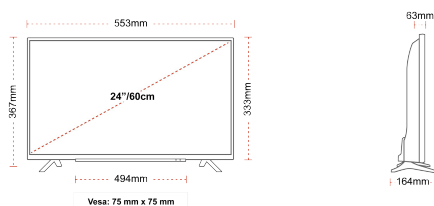

SIZE

DISPLAY

Screen Size (inch / cm)	24" / 60cm
Panel Type	Edge LED (ELED)
Resolution	HD Ready (1366 x 768)
Brightness	220

SOUND

Dolby Audio™	Yes
Audio Output Power (RMS)	2x2.5W
Speaker Type	Down Firing
Internal Subwoofer	No
DTS	No
Equalizer	5 band
Onkyo	No

MECHANICAL

Boxed dimensions (mm)	625 x 110 x 460
Dimensions with stand (mm)	553 x 164 x 367
Dimensions without Stand (mm)	553 x 63 x 333
Gross Weight (kg)	5,5
Net Weight (kg)	3,4
VESA (Wall mount) WxH	75mm x 75mm