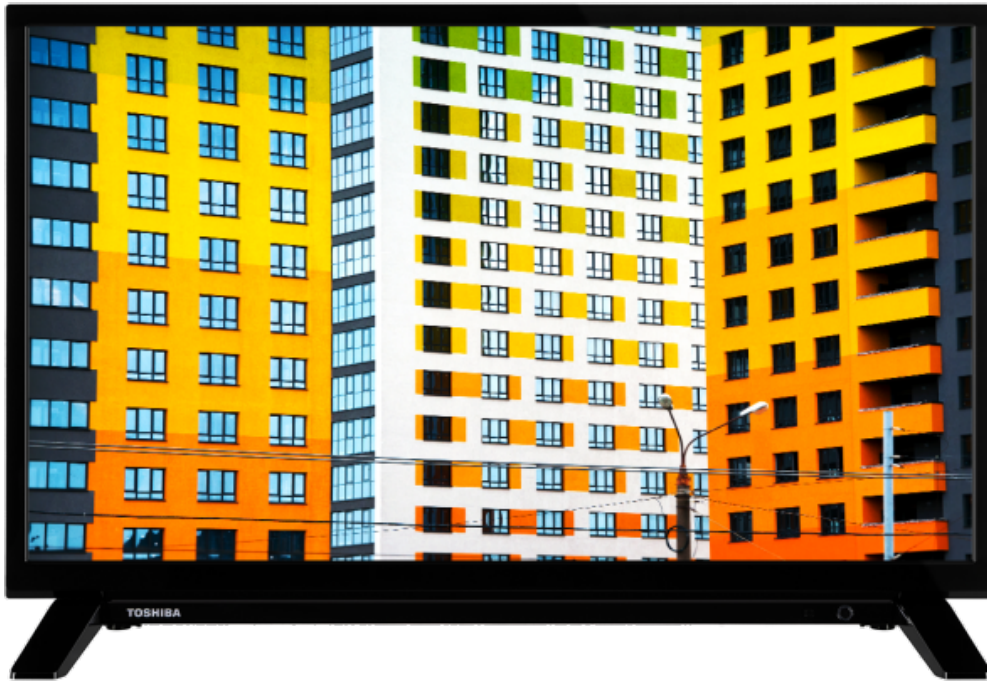

# TOSHIBA

## W/L21 Series

24W2163DG/2

EAN: 4024862130305

 Dolby Audio

 SECURE  
SMART TV

NETFLIX

prime video

 YouTube

 SCREEN SHARE

 SMART TV

A whole new world of entertainment awaits you on your Toshiba big screen TV and it's all just one click away. Choose from Toshiba's huge range of music, video, TV and social media apps. With Netflix®, Prime Video or YouTube™, you will find plenty of content.

## DISPLAY

Screen Size (inch / cm)	24" / 60cm
Panel Type	Edge LED (ELED)
Resolution	HD Ready (1366 x 768)
Brightness	220