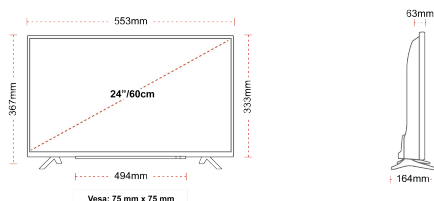

CONNECTIONS

SIZE

DISPLAY

Screen Size (inch / cm)	24" / 60cm
Panel Type	DLED
Resolution	HD Ready (1366 x 768)
Brightness	220

SOUND

Dolby Audio™	Yes
Audio Output Power (RMS)	2x2.5W
Speaker Type	Down Firing
Internal Subwoofer	No
Sound Modes	Music, Movie, Speech, Classic, Flat, User
DTS	DTS HD + DTS TruSurround
Equalizer	5 Band
Onkyo	No

Toshiba TV Smart Center	No
-------------------------	----

MECHANICAL

Boxed dimensions (mm)	625 x 110 x 460
Dimensions with stand (mm)	553 x 164 x 367
Dimensions without Stand (mm)	553 x 63 x 333
Gross Weight (kg)	5,5
Net Weight (kg)	3,4
VESA (Wall mount) WxH	75mm x 75mm
Screw Size	M4