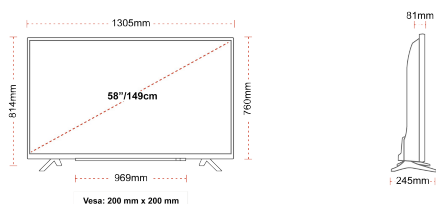

## SIZE

## DISPLAY

Screen Size (inch / cm)	58" / 146cm
Panel Type	DLED
Resolution	Ultra HD (3840 x 2160)
Brightness	350

## MECHANICAL

Boxed dimensions (mm)	1430 x 154 x 899
Dimensions with stand (mm)	1305 x 245 x 814
Dimensions without Stand (mm)	1305 x 81 x 760
Gross Weight (kg)	20,0
Net Weight (kg)	15,5
VESA (Wall mount) WxH	200mm x 200mm
Screw Size	M6