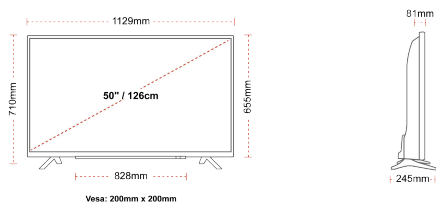

- ⌕ Android TV
- ⌕ Google Assistant
- ⌕ Chromecast Built in
- ⌕ 4K UHD HDR
- ⌕ Dolby Vision HDR
- ⌕ Google Play Store

CONNECTIONS

SIZE

DISPLAY

Screen Size (inch / cm)	50" / 126cm
Panel Type	DLED
Resolution	Ultra HD (3840 x 2160)
Brightness	350

MECHANICAL

Boxed dimensions (mm)	1215 x 154 x 780
Dimensions with stand (mm)	1129 x 245 x 710
Dimensions without Stand (mm)	1129 x 81 x 655
Gross Weight (kg)	15
Net Weight (kg)	11
VESA (Wall mount) WxH	200mm x 200mm
Screw Size	M6