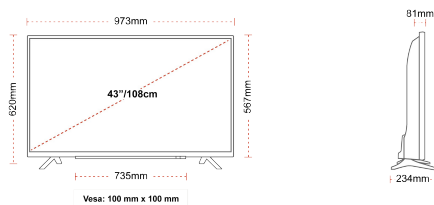

CONNECTIONS

SIZE

DISPLAY

Screen Size (inch / cm)	43" / 108cm
Panel Type	Direct Back Light (DLED)
Resolution	FHD (1920 x 1080)
Brightness	300

SOUND

Dolby Audio™	Yes
Audio Output Power (RMS)	2x8W
Speaker Type	Down Firing
Internal Subwoofer	No
DTS	No
Equalizer	5 band
Onkyo	No

MECHANICAL

Boxed dimensions (mm)	1085 x 154 x 710
Dimensions with stand (mm)	973 x 234 x 620
Dimensions without Stand (mm)	973 x 81 x 567
Gross Weight (kg)	12
Net Weight (kg)	7,5
VESA (Wall mount) WxH	100mm x 100mm
Screw Size	M4