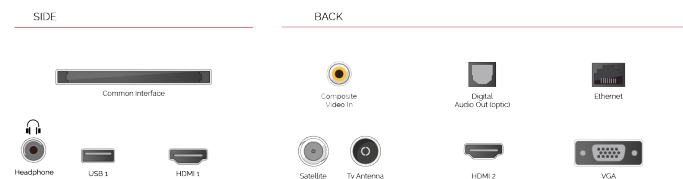

CONNECTIONS

SIZE