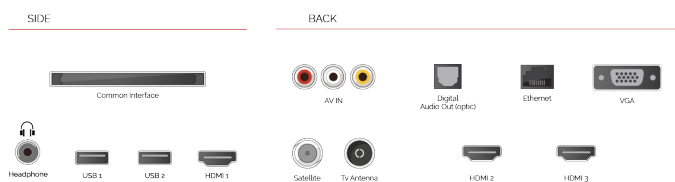

 **SMART TV**

A whole new world of entertainment awaits you on your Toshiba big screen TV and it's all just one click away. Choose from Toshiba's huge range of music, video, TV and social media apps. With Netflix[®] and YouTube™, you will find plenty of 4K content. And, with Opera TV, you can discover even more entertainment variety.

HIGHLIGHTS

- ⌵ Full HD (High Definition)
- ⌵ 3x HDMI™, 2x USB
- ⌵ Toshiba Smart Portal
- ⌵ Internal WLAN & Bluetooth®
- ⌵ USB Recording
- ⌵ Eco Friendly Mode

CONNECTIONS

SIZE

DISPLAY

Screen Size (inch / cm)	40"/ 102cm
Panel Type	D-LED
Resolution	FHD (1920 x 1080)