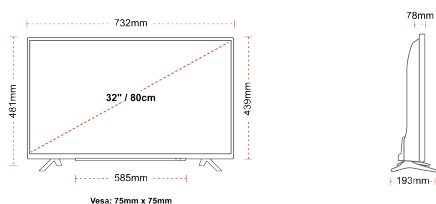

CONNECTIONS

SIZE

DISPLAY

Screen Size (inch / cm)	32" / 80cm
Panel Type	Direct Back Light (DLED)
Resolution	HD Ready (1366 x 768)
Brightness	250

SOUND

Dolby Audio™	Yes
Audio Output Power (RMS)	2x6W
Speaker Type	Down Firing
Internal Subwoofer	No
Sound Modes	Music, Movie, Speech, Classic, Flat, User
DTS	No
Equalizer	5 band
Onkyo	No

MECHANICAL

Boxed dimensions (mm)	795 x 128 x 530
Dimensions with stand (mm)	732 x 193 x 481
Dimensions without Stand (mm)	732 x 78 x 439
Gross Weight (kg)	7
Net Weight (kg)	4,7
VESA (Wall mount) WxH	75mm x 75mm
Screw Size	M4